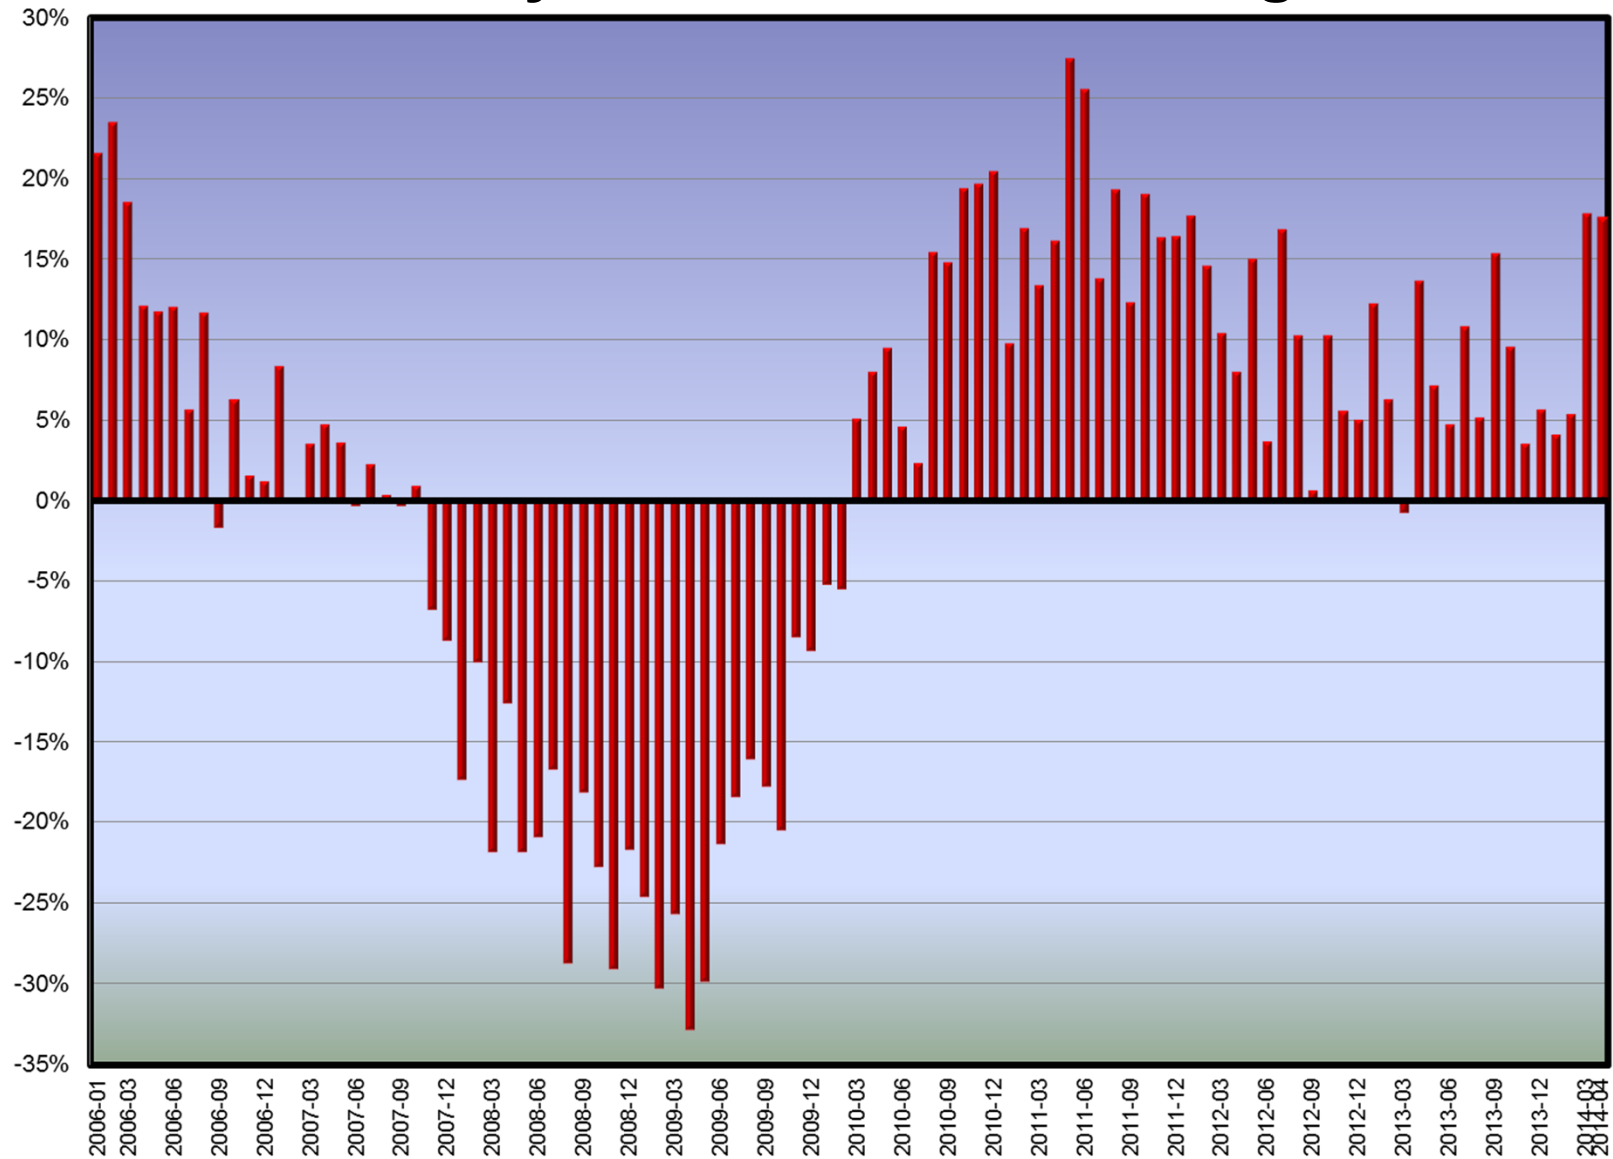

Thomson Reuters/PayNet SBLI Percent Change vs. Year Prior

THOMSON REUTERS