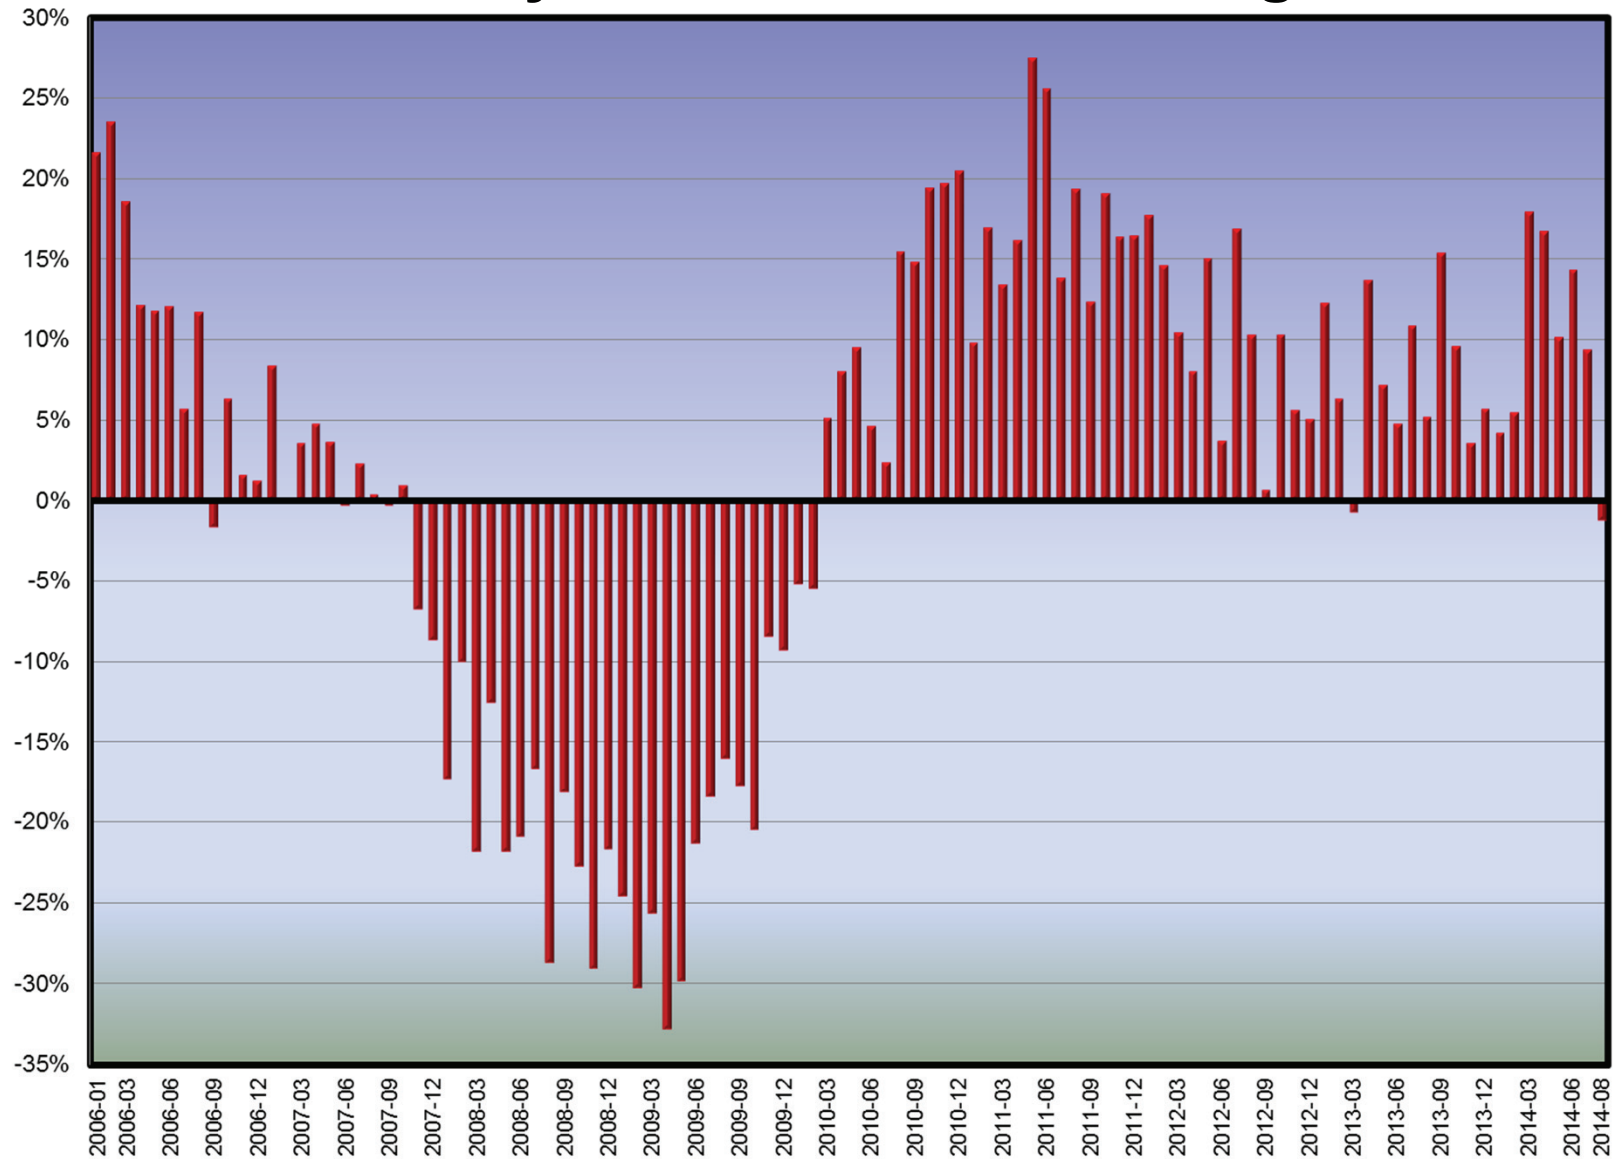

Thomson Reuters/PayNet SBLI Percent Change vs. Year Prior

THOMSON REUTERS