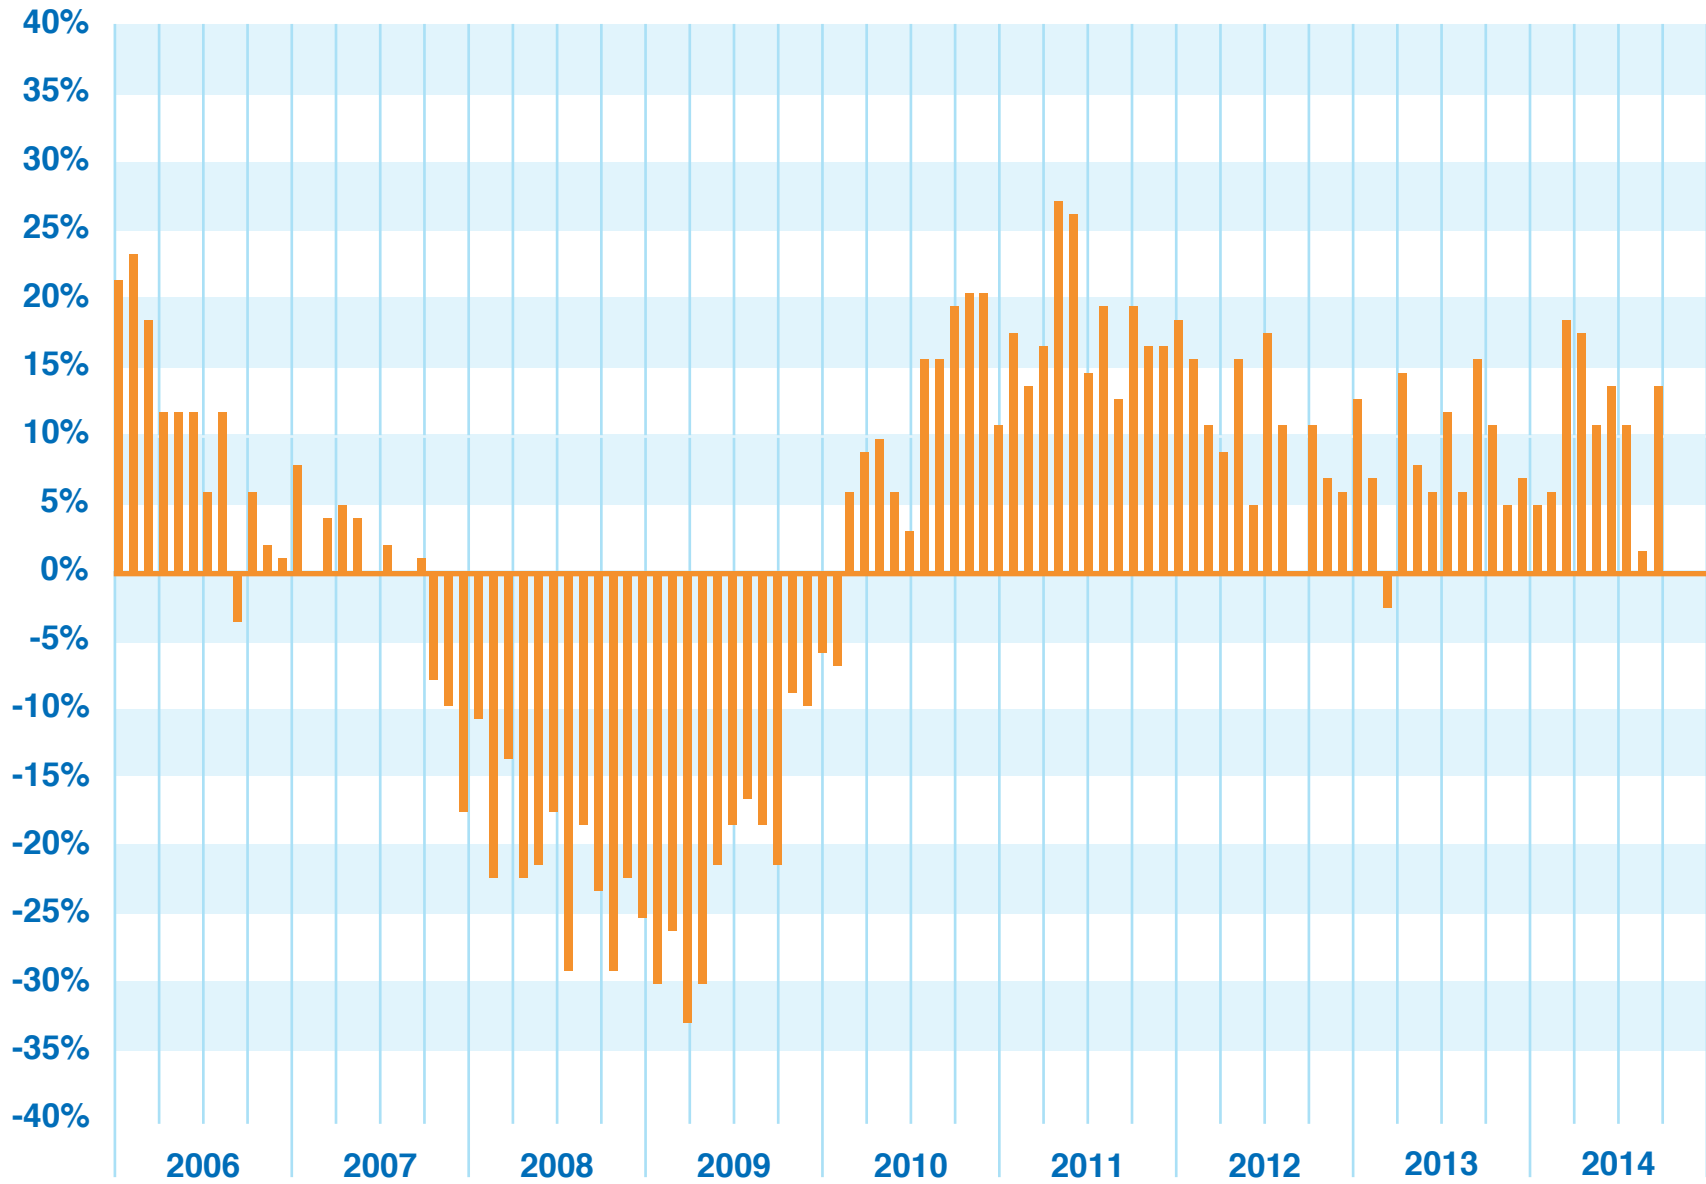

Thomson Reuters/PayNet Small Business Lending Index (SBLI)

(January 2005 - September 2014)

Thomson Reuters/PayNet SBLI Year-Over-Year Change

(January 2005 - September 2014)

Thomson Reuters/PayNet SBDI Change vs. Year Prior

(31 - 90 Days Past Due)