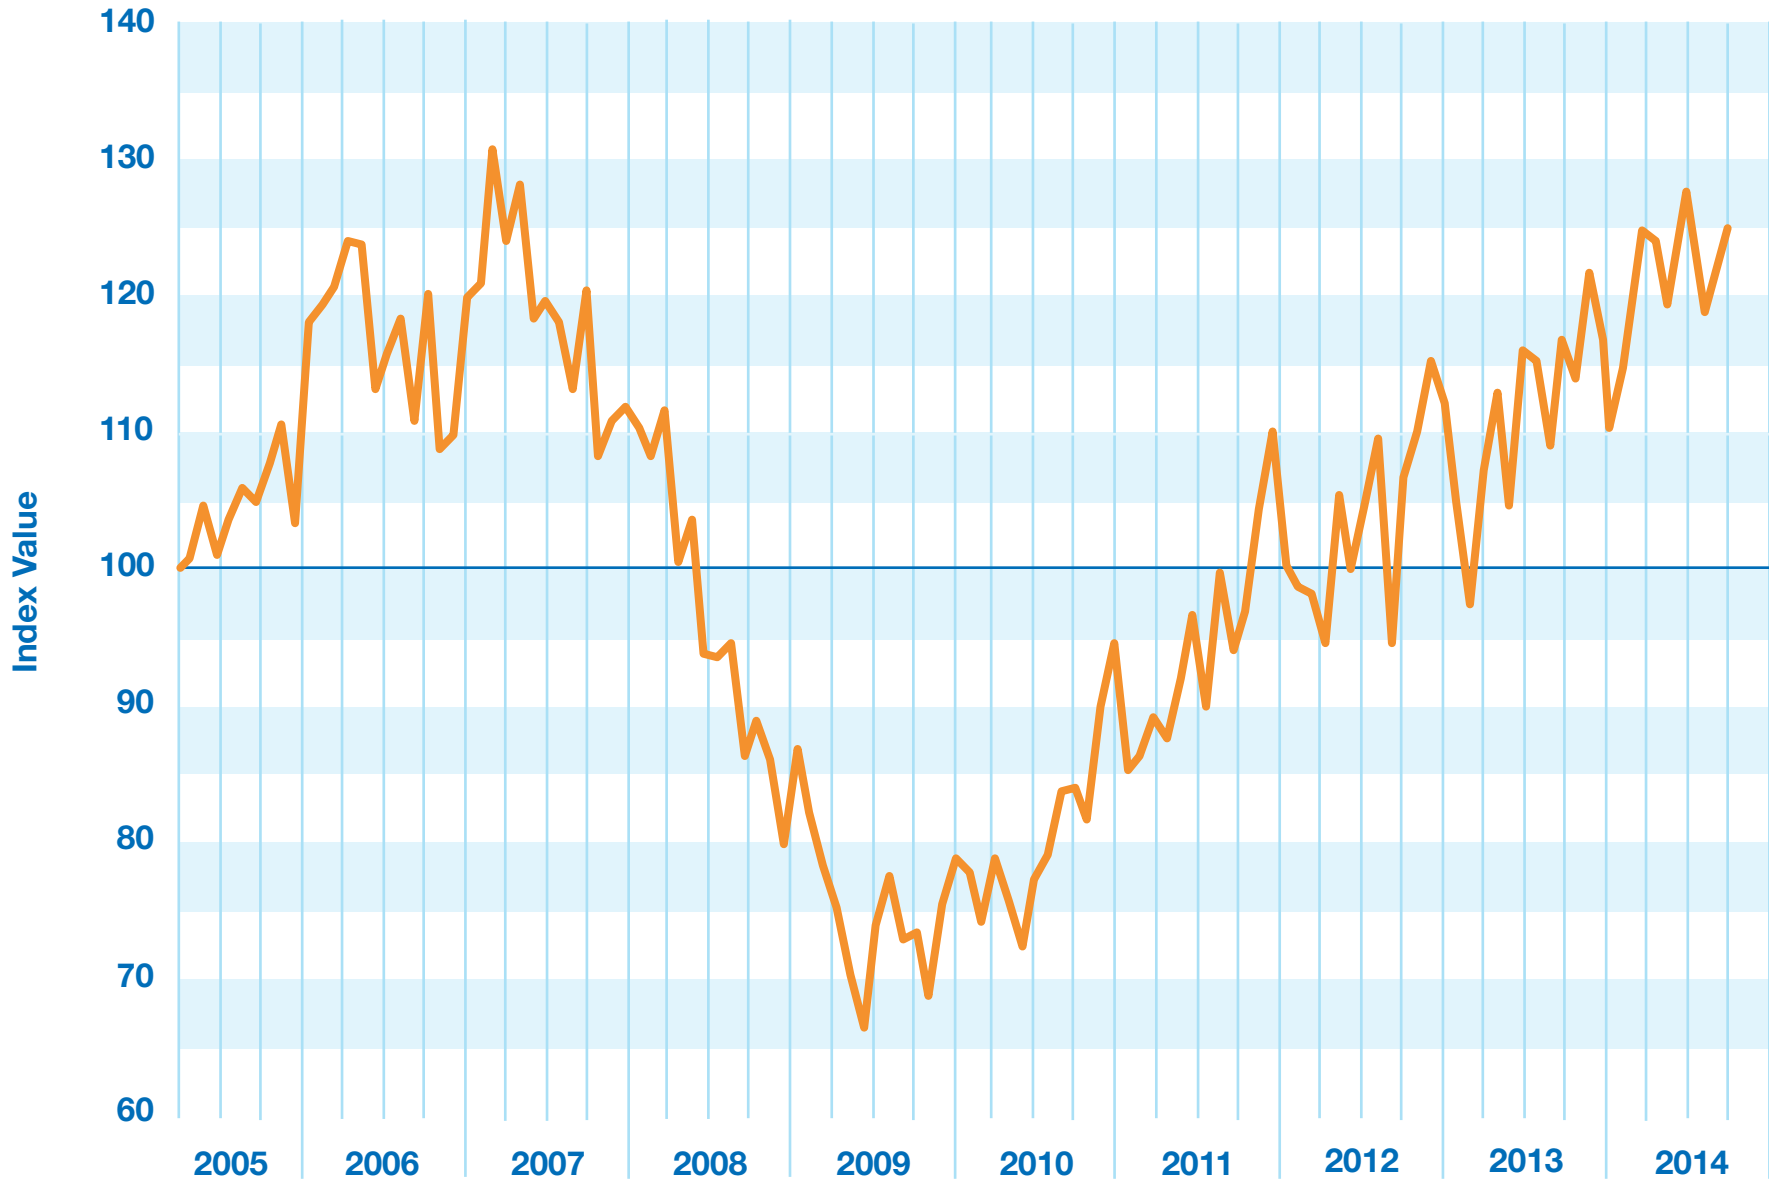

Thomson Reuters/PayNet Small Business Lending Index (SBLI)

(January 2005 - September 2014)

Thomson Reuters/PayNet SBLI Year-Over-Year Change

(January 2005 - September 2014)

Thomson Reuters/PayNet SBDI Change vs. Year Prior

(31 - 90 Days Past Due)