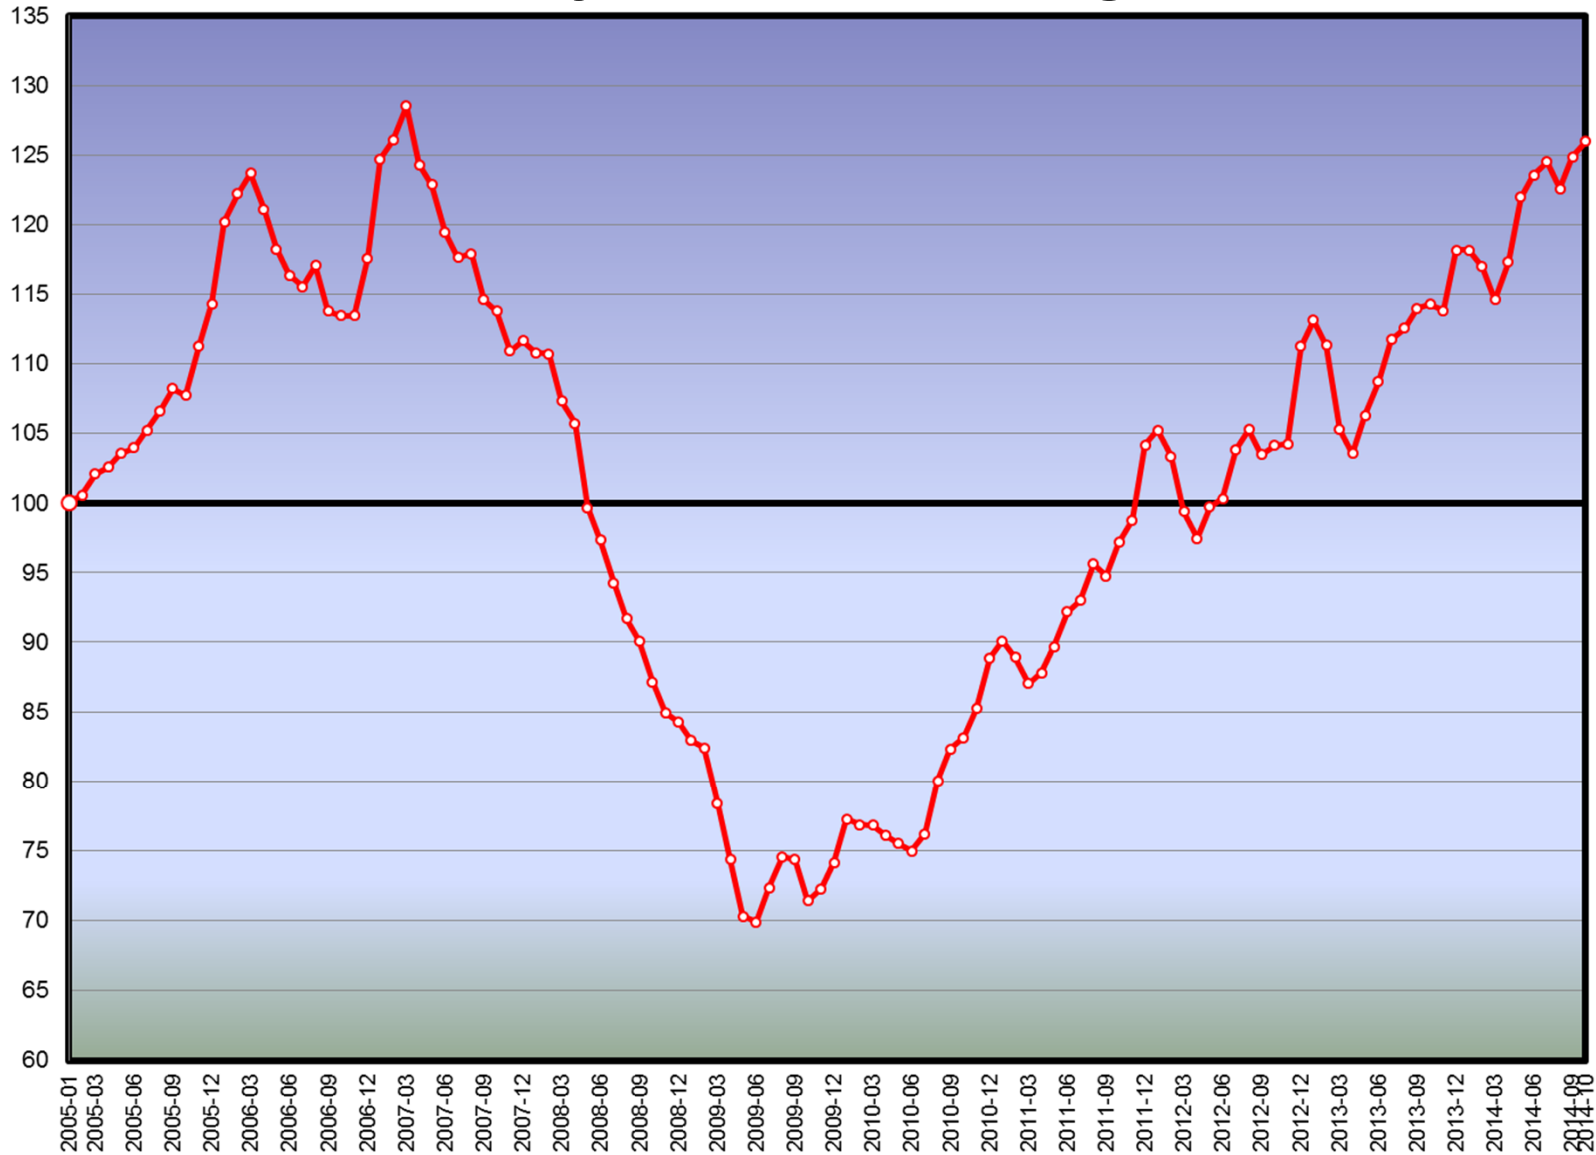

# Thomson Reuters/PayNet Small Business Lending Index

# Thomson Reuters/PayNet SBLI: Rolling 3-Month Average