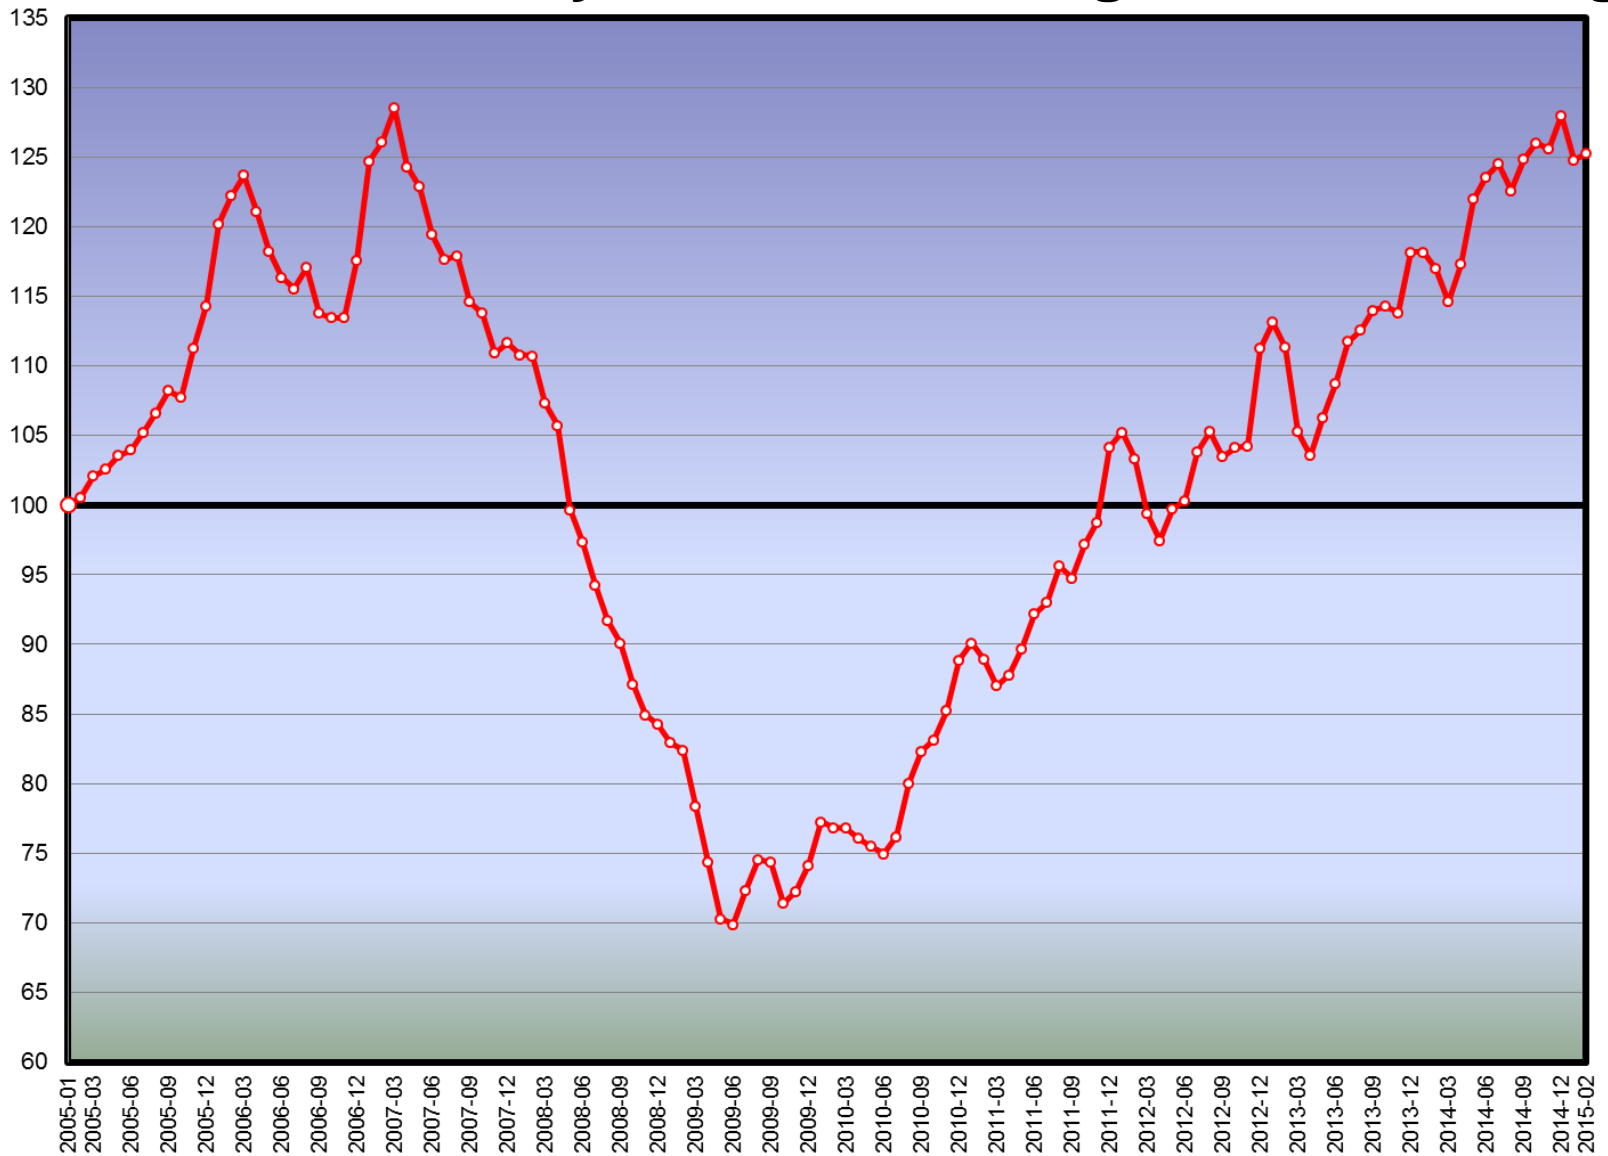

# Thomson Reuters/PayNet Small Business Lending Index

# Thomson Reuters/PayNet SBLI: Rolling 3-Month Average